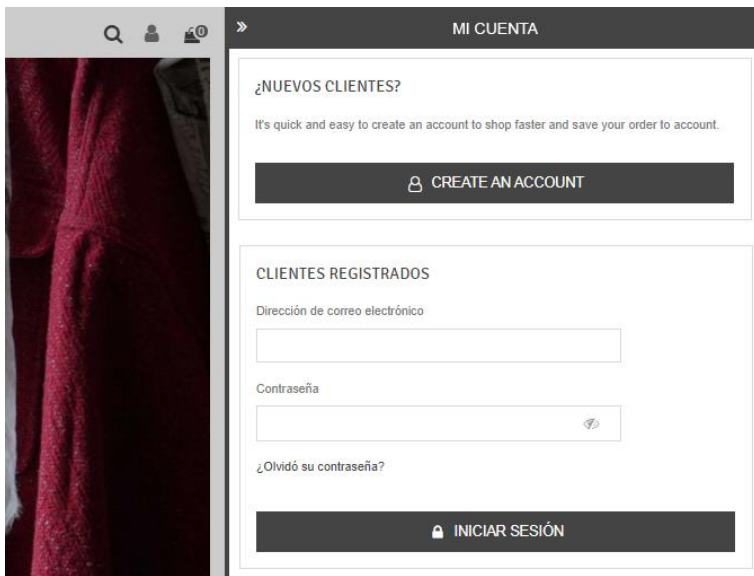

If it's possible, I don't understand how to change it.

3. PRODUCT IMAGE SIZE

All product photos have the same size.

Is it possible to have different sizes of products images, depending on the category?

For example:

Sneakers: 1200x800

Dresses: 800x1200